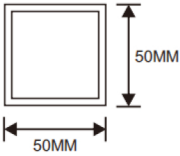

# WPC OUTDOOR COLUMN

50X50MM

100X50MM

90X40MM