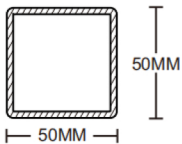

# WPC PANEL

PSW-201601

SIZE: 200x16x2900mm

Width	200mm
Thickness	16mm
Length	2900mm or make as customization
Package Qty	10 pieces/carton

PSW-201602

PSW-201603

PSW-201604

SIZE: 200x25mm

# WPC PANEL

SIZE: 192x12mm

PSW-192121

PSW-192122

# WPC INDOOR COLUMN

SIZE: 100x50mm 50x50mm

PSW-A10501

PSW-A50501

PSW-A50502