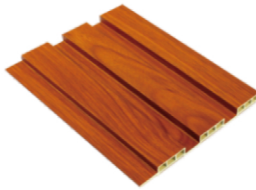

# WPC PANEL

SIZE: 195x14mm

PSW-195141

PSW-195142

PSW-195143

PSW-1952501

PSW-1952502

PSW-1952503