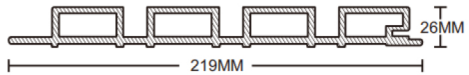

# WPC Fluted Outdoor Co-Extruded wall panel

TEAK

WALNUT

COFFEE

LIGHT GREY

TEAK  
W/HASPE

SIZE: 219x26x2900mm

PSWD-2192601