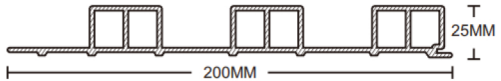

# WPC PANEL

PSW-201601

SIZE: 200x16x2900mm

Width	200mm
Thickness	16mm
Length	2900mm or make as customization
Package Qty	10 pieces/carton

PSW-201602

PSW-201603

PSW-201604

SIZE: 200x25mm