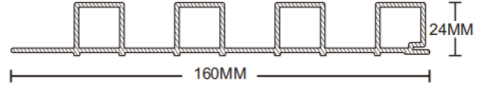

WPC PANEL

SIZE: 160x24mm

PSW-1602401