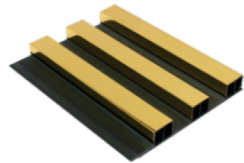

SIZE: 195x25mm

PSW-1952504