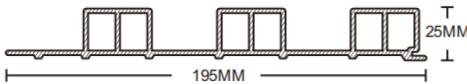

SIZE: 195x25mm

PSW-1952504