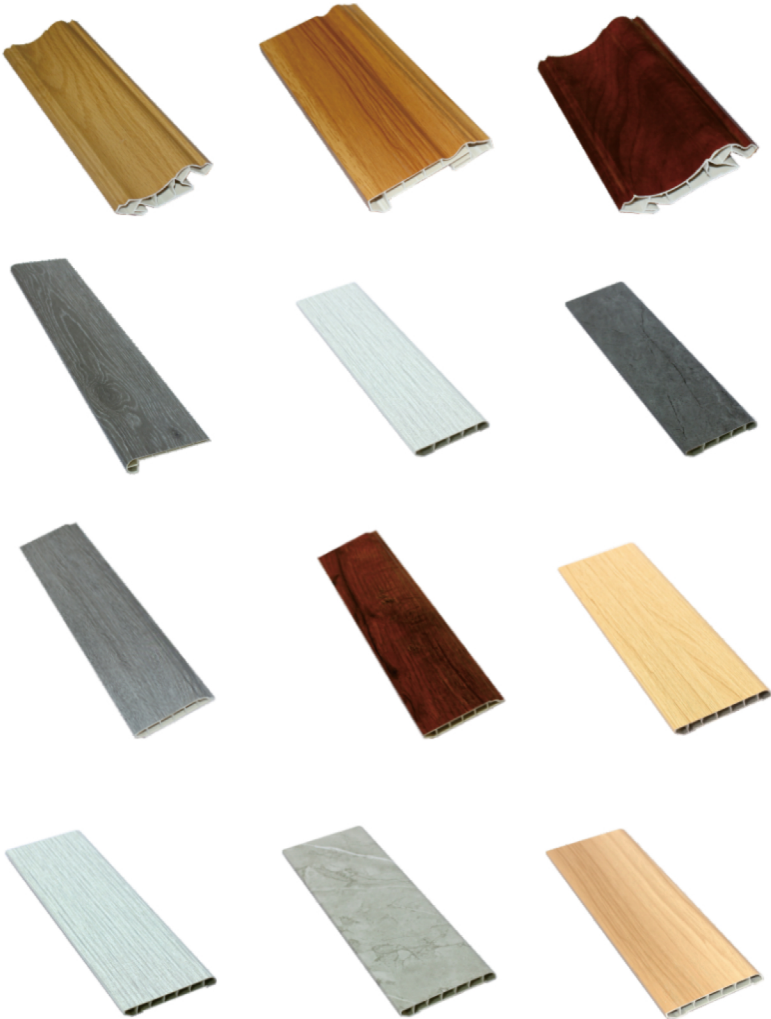

# WPC HALF-ROUND WALL PANEL

SIZE: 150x15mm

PSW-150151

PSW-150152

PSW-150153

SIZE: 200x14mm

PSW-201401

# SKIRTING