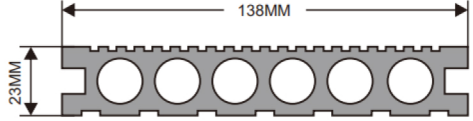

ROUND HOLE DECKING

SIZE: 138x23mm