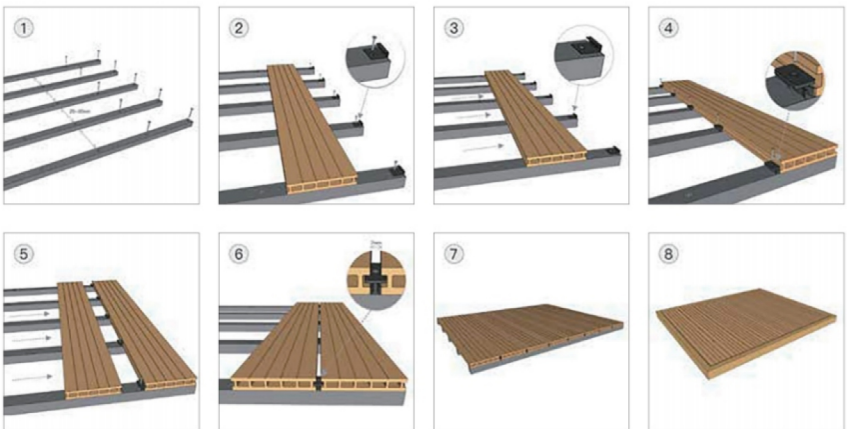

Installation Introduction