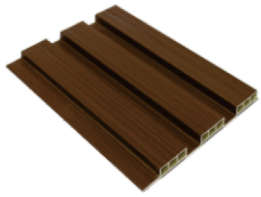

# WPC PANEL

PSW-201601

SIZE: 200x16x2900mm

Width	200mm
Thickness	16mm
Length	2900mm or make as customization
Package Qty	10 pieces/carton

PSW-201602

PSW-201603

PSW-201604

SIZE: 200x25mm