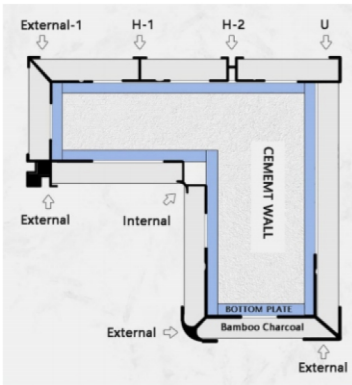

WOOD VENEER SERIES

ACCESSORIES