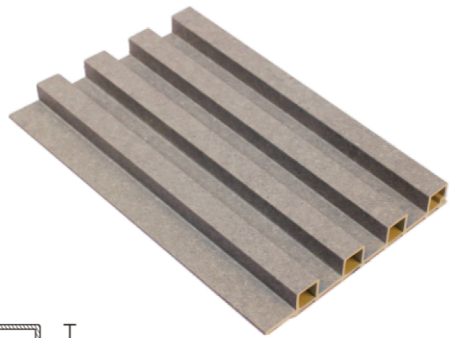

# DECORATIVE

Wall panels

SIZE: 200x16mm

PSW-201601