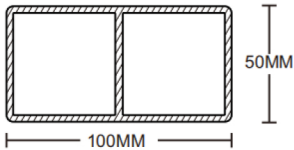

# WPC PANEL

PSW-201601

SIZE: 200x16x2900mm

Width	200mm
Thickness	16mm
Length	2900mm or make as customization
Package Qty	10 pieces/carton

PSW-201602

PSW-201603

PSW-201604

SIZE: 200x25mm

# WPC INDOOR COLUMN

SIZE: 100x50mm 50x50mm

PSW-A10501

PSW-A50501

PSW-A50502