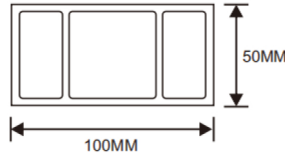

# WPC OUTDOOR COLUMN

50X50MM

100X50MM

90X40MM