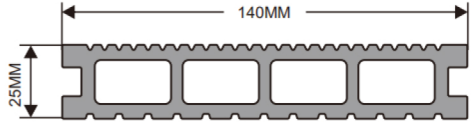

# WPC OUTDOOR DECKING

SIZE: 140x25mm

PSWD-142501

PSWD-142502

PSWD-142503