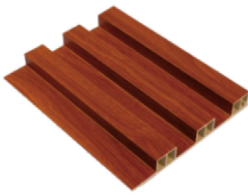

PSW-202502