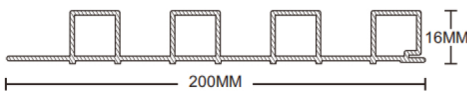

# DECORATIVE

Wall panels

SIZE: 200x16mm

PSW-201601