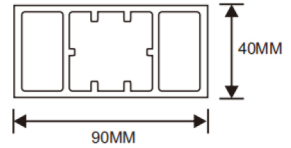

# WPC OUTDOOR COLUMN

50X50MM

100X50MM

90X40MM